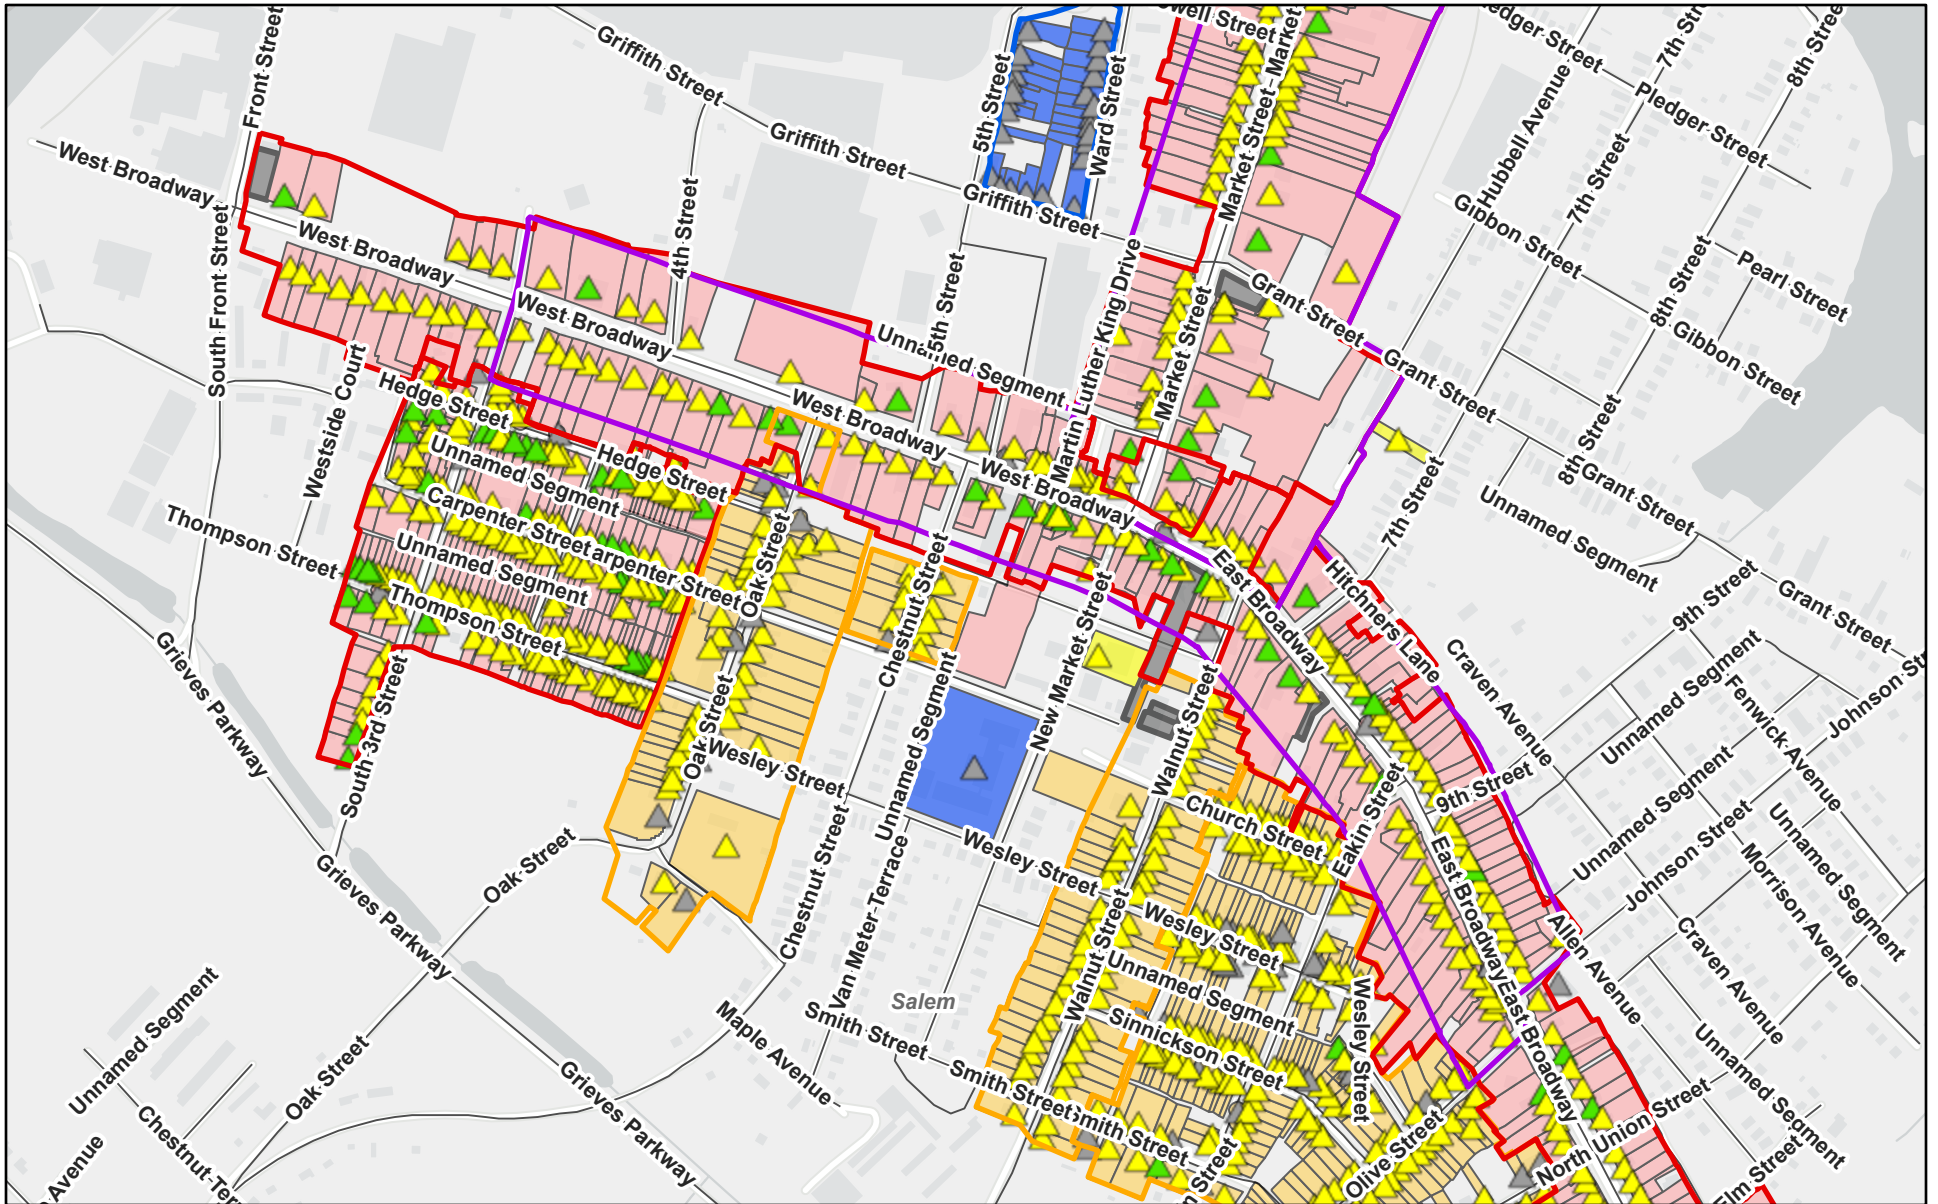

LUCY CRGIS Web Map

4/23/2026, 11:22:50 AM

- | | | | | |
|-----------------------|------------------------------|------------------------|--------------------|---------------------|
| — NJ Road Centerlines | ▭ Locally Designated | ▲ Non Contributing | ▭ Eligible Indv. | ▭ NJ Counties |
| Historic Districts | ▭ Identified | ▲ Not Assessed_Unknown | ▭ Eligible HD | ▭ NJ Municipalities |
| ▭ Listed | ▲ Historic Property Features | ▭ Historic Properties | ▭ Identified Indv. | |
| ▭ NR Eligible | ▲ Contributing | ▭ Listed HD | ▭ Demolished | |

Sources: Esri, TomTom, Garmin, FAO, NOAA, USGS, © OpenStreetMap contributors, and the GIS User Community

NJDEP, Historic Preservation Office