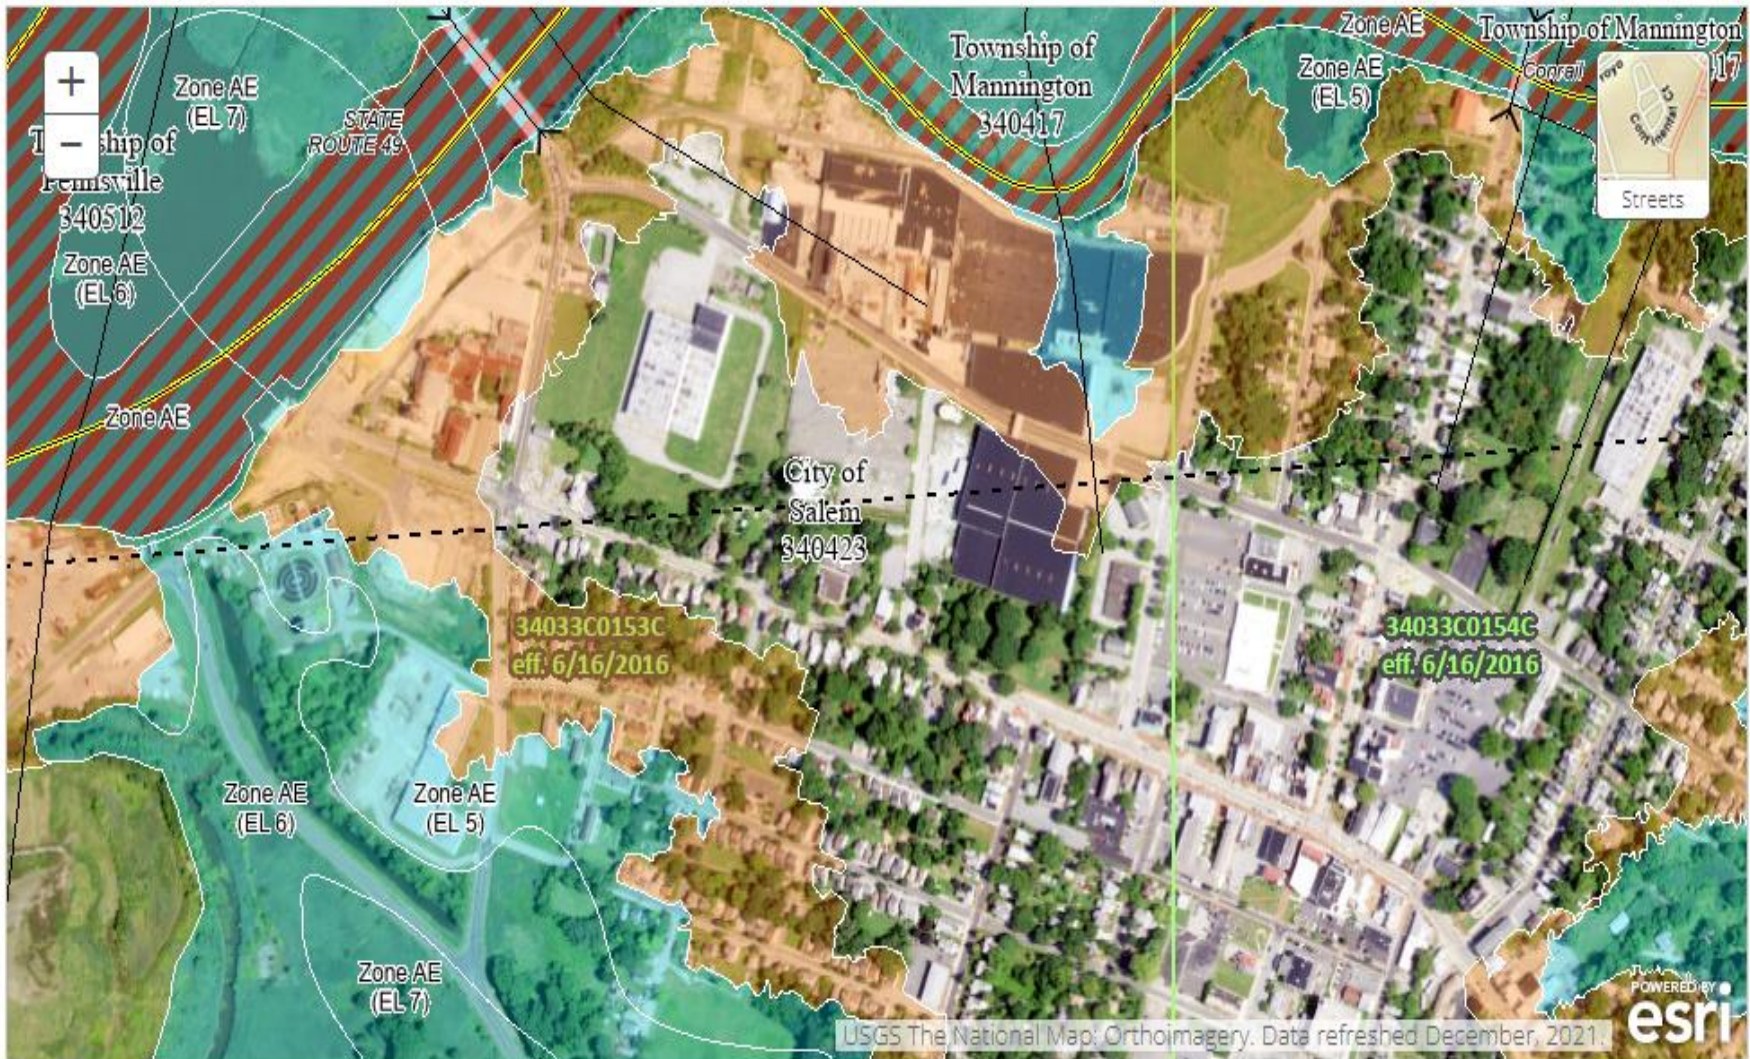

Salem, New Jersey FEMA Flood Map

Northwest

Source: <https://msc.fema.gov/portal/search?AddressQuery=17%20New%20Market%20Salem%20New%20Jersey#searchresultsanchor>
Date: May 26, 2022