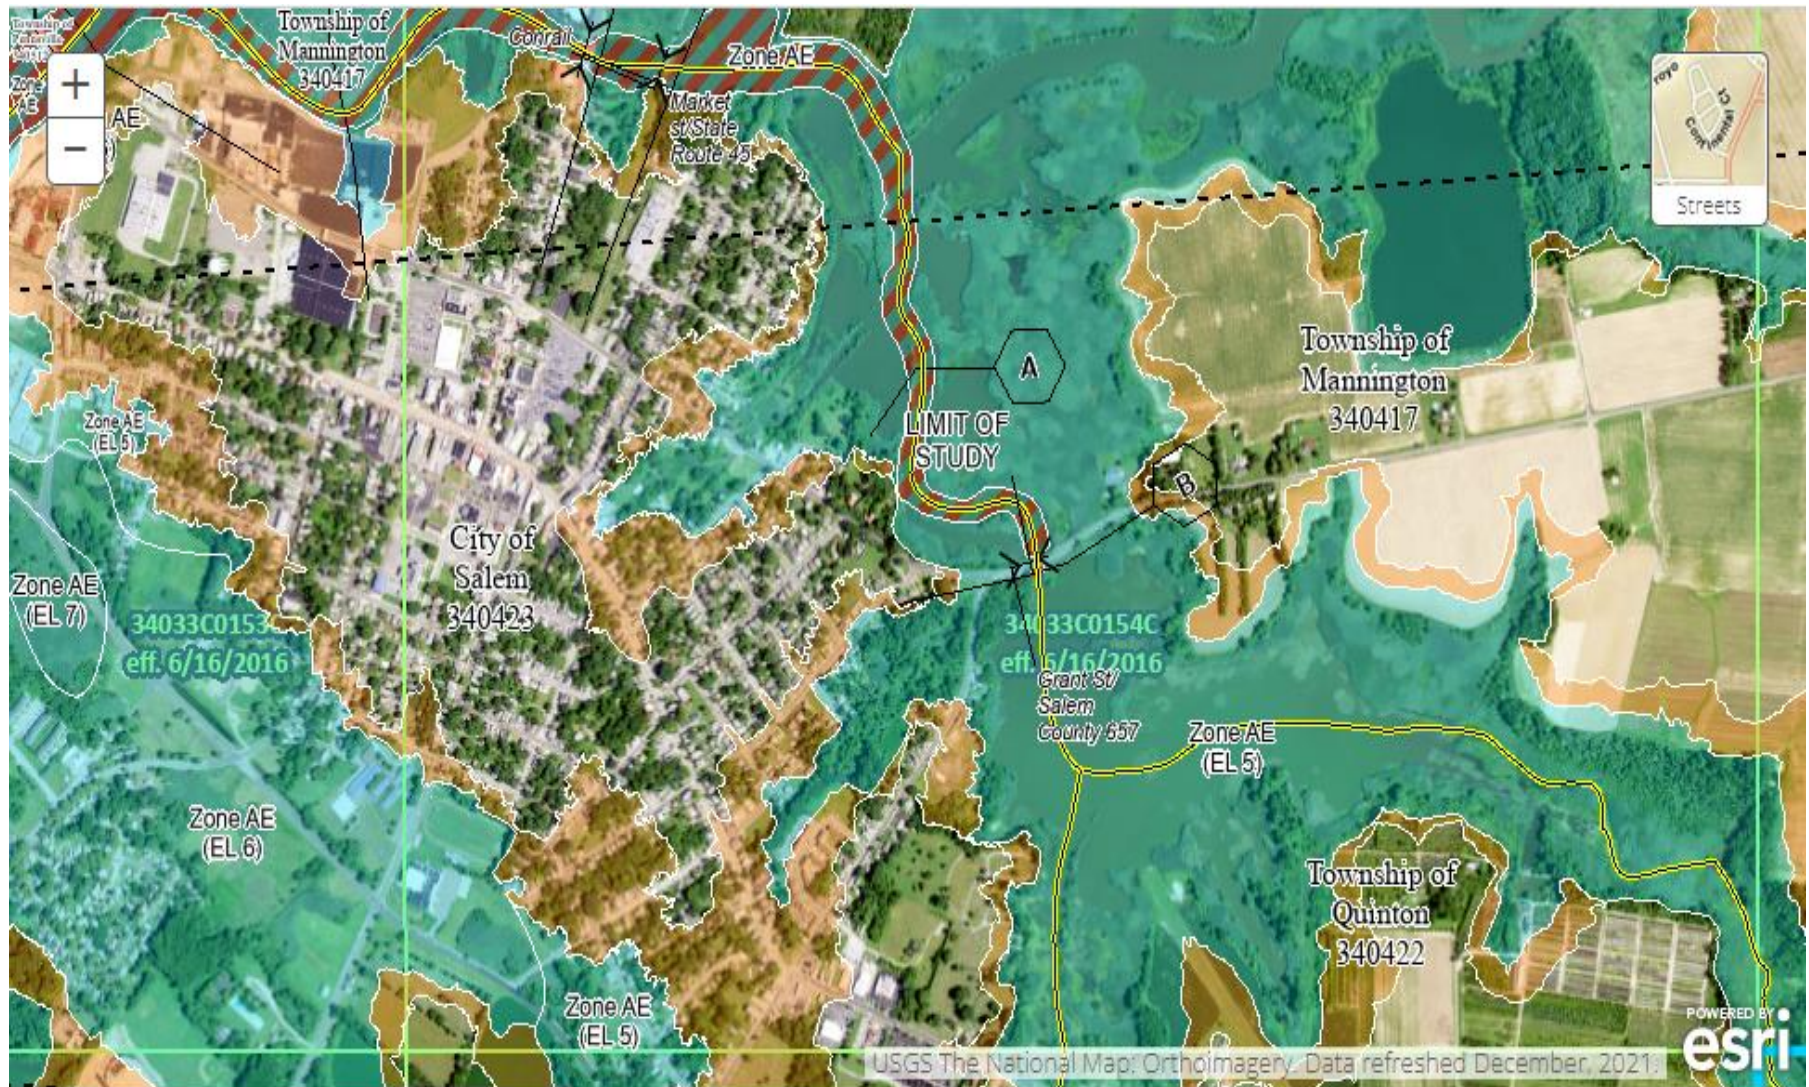

SALEM NEW JERSEY FEMA FLOOD MAP

DATE: May 26, 2022

Salem, New Jersey FEMA Flood Map

<p>PIN</p> <ul style="list-style-type: none"> Approximate location based on user input and does not represent an authoritative property location <p>MAP PANELS</p> <ul style="list-style-type: none"> Selected FloodMap Boundary Digital Data Available No Digital Data Available Unmapped <p>OTHER AREAS</p> <ul style="list-style-type: none"> Area of Minimal Flood Hazard Zone X Effective LOMRs Area of Undetermined Flood Hazard Zone D Otherwise Protected Area Coastal Barrier Resource System Area 	<p>SPECIAL FLOOD HAZARD AREAS</p> <ul style="list-style-type: none"> Without Base Flood Elevation (BFE) Zone A, V, A99 With BFE or Depth Regulatory Floodway Zone AE, AO, AH, VE, AR <p>OTHER AREAS OF FLOOD HAZARD</p> <ul style="list-style-type: none"> 0.2% Annual Chance Flood Hazard, Areas of 1% annual chance flood with average depth less than one foot or with drainage areas of less than one square mile Zone X Future Conditions 1% Annual Chance Flood Hazard Zone X Area with Reduced Flood Risk due to Levee. See Notes, Zone X Area with Flood Risk due to Levee Zone D 	<p>OTHER FEATURES</p> <ul style="list-style-type: none"> Cross Sections with 1% Annual Chance Water Surface Elevation Coastal Transect Base Flood Elevation Line (BFE) Limit of Study Jurisdiction Boundary Coastal Transect Baseline Profile Baseline Hydrographic Feature <p>GENERAL STRUCTURES</p> <ul style="list-style-type: none"> Channel, Culvert, or Storm Sewer Levee, Dike, or Floodwall
--	---	---

Directory and City Wide Area

Source: <https://msc.fema.gov/portal/search?AddressQuery=17%20New%20Market%20Salem%20New%20Jersey#searchresultsanchor>

Date: May 26, 2022

Salem, New Jersey FEMA Flood Map

North East