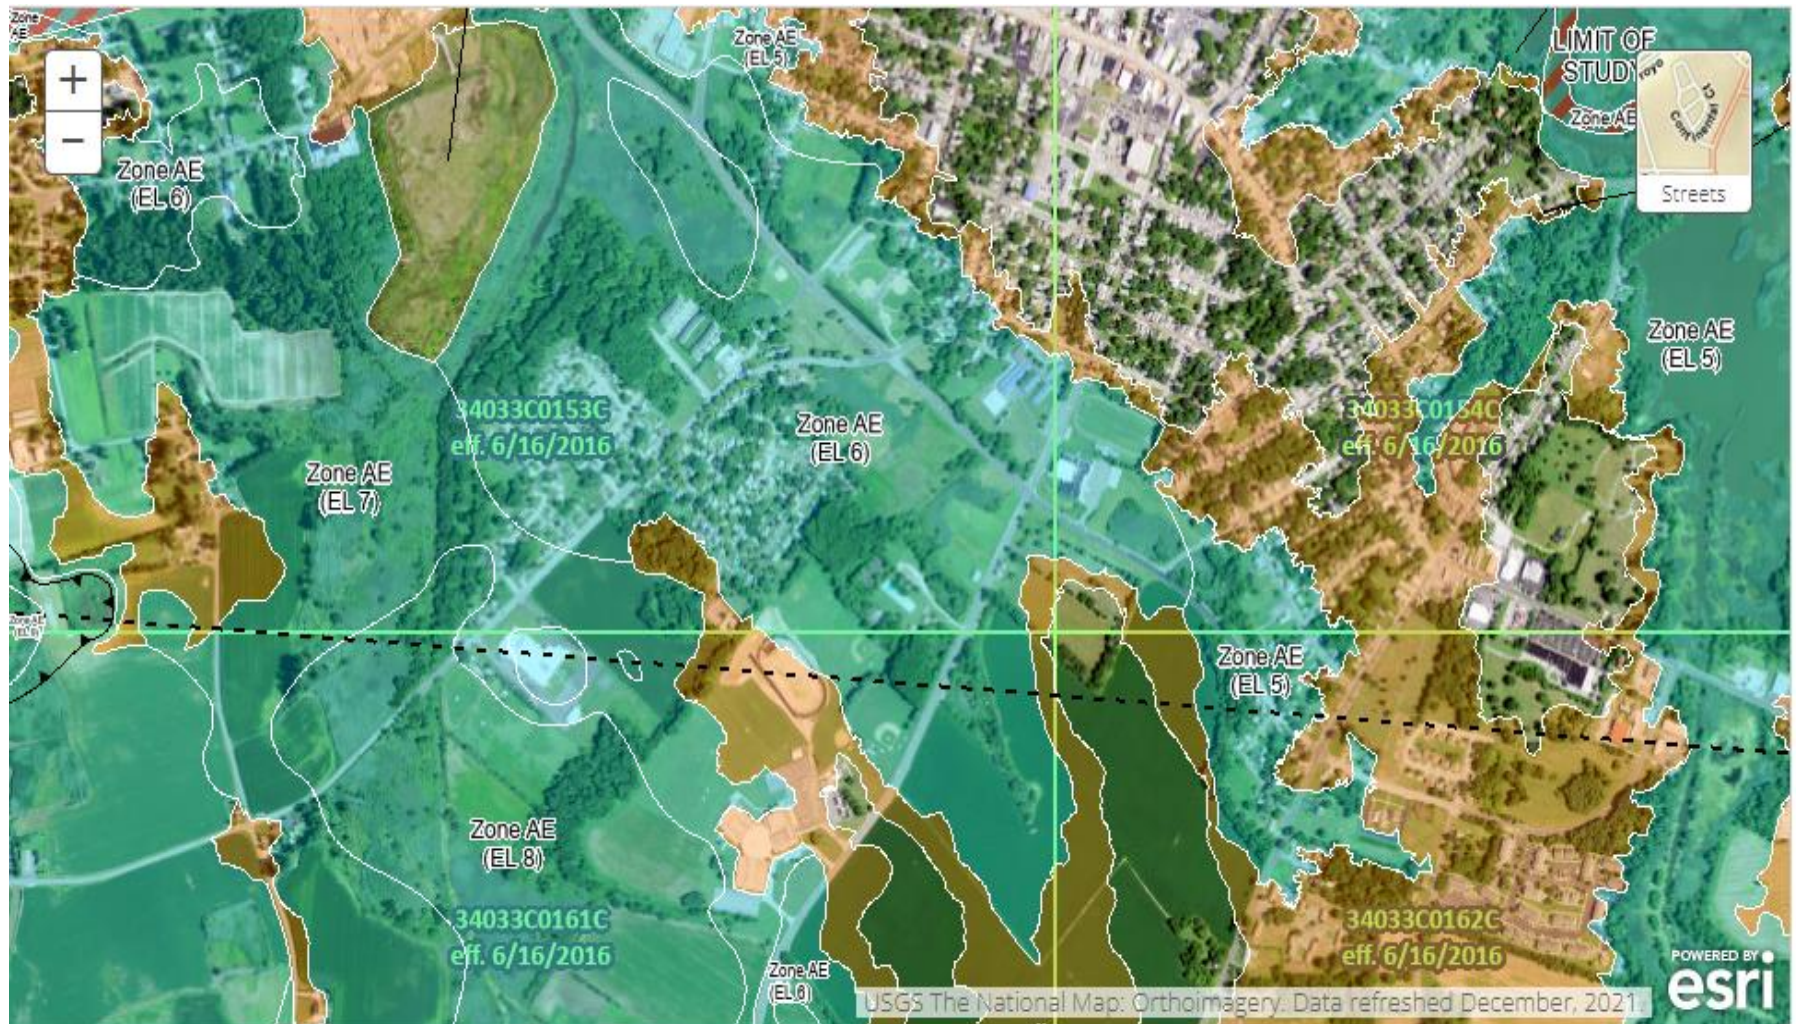

Salem, New Jersey FEMA Flood Map

South and West

Source: <https://msc.fema.gov/portal/search?AddressQuery=17%20New%20Market%20Salem%20New%20Jersey#searchresultsanchor>
Date: May 26, 2022